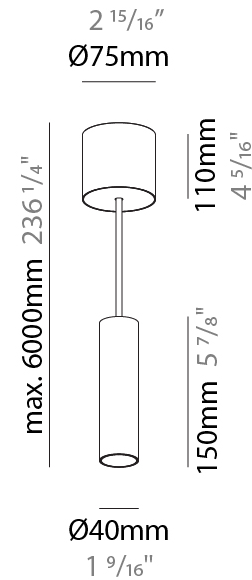

GENERAL

Series: Hangover
Subseries: Hangover Monopoint Recessed Canopy
Brand: Prolicht
Division: Architectural
Mounting Type: Suspension
Mounting Location: Ceiling
Subcategory: Pendant

PHYSICAL

Shape: Cylinder
Diameter (mm): 40
Diameter (in): 1 9/16
Height (mm): 150
Height (in): 5 7/8
Max. Overall Height (mm): 2150
Max. Overall Height (in): 84 5/8
Min. Recessing Depth (mm): 75
Min. Recessing Depth (in): 2 15/16
Light Distribution: Downlight
Weight (kg): 0.389
Weight (lbs): 0.856
Diffuser: Shine Ring 0-6
Fixture Finish: SSR / BKV / CWI / CRY / HAB / UFT / ITA / RUA / FTG / MYG / LOD / PUS / FRO / FUP / KIA / POP / BLS / SPG / MEY / GOH / GUM / CHC / COM / ABZ / JAG / OBR / MOS / ROR
Fixture Material: Aluminum
Cable Details: 2000mm / 6000mm Cable in White / Black / Orange / Red
Cut-out Measurements: 68mm / 2 11/16"

GENERAL

Series: Hangover
Subseries: Hangover Monopoint Surface Canopy
Brand: Prolicht
Division: Architectural
Mounting Type: Suspension
Mounting Location: Ceiling
Subcategory: Pendant

PHYSICAL

Shape: Cylinder
Diameter (mm): 40
Diameter (in): 1 ⁹ / ₁₆
Height (mm): 150
Height (in): 5 ⁷ / ₈
Max. Overall Height (mm): 2150
Max. Overall Height (in): 84 ⁵ / ₈
Light Distribution: Downlight
Weight (kg): 0.75
Weight (lbs): 1.65
Diffuser: Shine Ring 0-6
Fixture Finish: SSR / BKV / CWI / CRY / HAB / UFT / ITA / RUA / FTG / MYG / LOD / PUS / FRO / FUP / KIA / POP / BLS / SPG / MEY / GOH / GUM / CHC / COM / ABZ / JAG / OBR / MOS / ROR
Fixture Material: Aluminum
Cable Details: 2000mm / 6000mm Cable in White / Black / Orange / Red

LED

Number of LEDs: 1
Color Temperature (°K): 2700 / 3000 / 4000
Max. Delivered Lumen (lm): 842
CRI: >90 CRI
Lamp Life (hrs): 50000

OPTICAL

Reflector°: 40 / 50

RATINGS AND CERTIFICATIONS

Certified By: Certified for North American Standards
IP rating: IP20